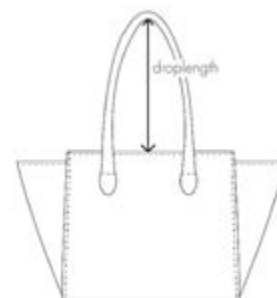

Grey: POS
Green: ECO friendly
Blue: NOS - Never Out of Stock
Red: SPECIAL OFFER

Sizes: l x h x d - droplength (cm)
Example: 35x34x14 cm - 20 cm